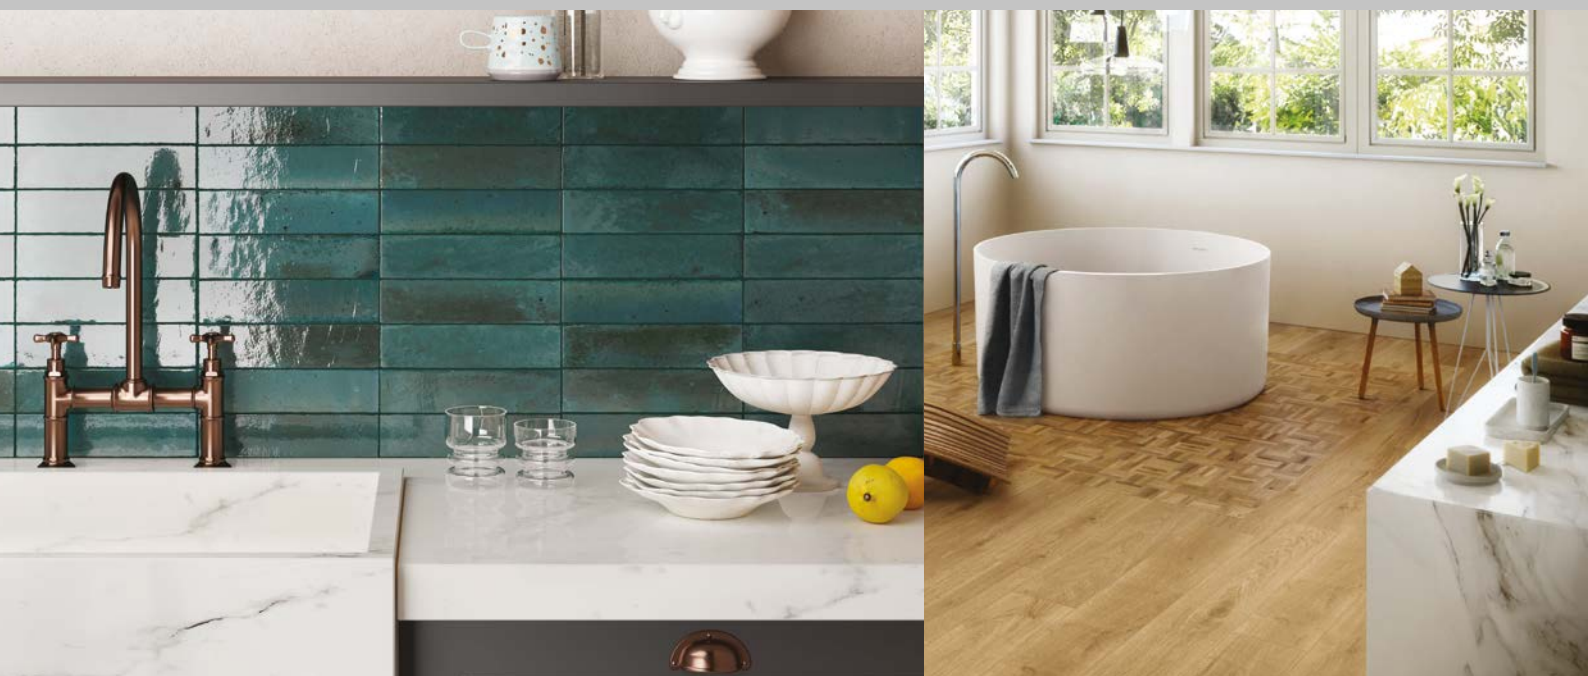

BAL – the leading brand of professional tiling adhesives and grouts offers an unrivalled range of products for a wide variety of tiling applications.

The tried and trusted brand has been the preferred choice of professional tile fixers, contractors and specifiers for 50 years. Whatever the tile, background or application ensure your tiles are fixed with products trusted for quality and long lasting performance.