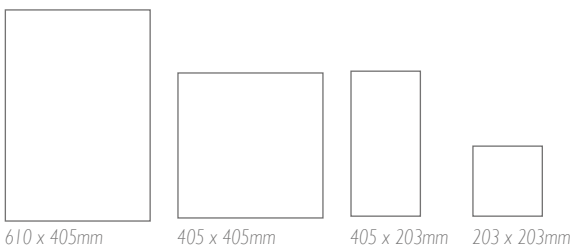

Cathedral will effortlessly add practicality and luxury to any living space.

Pearl

Beige

Grey

Layout guide

Sizes available:

Sizes: Modular Pack
CDEE440 Pearl GP IV
CDEE441 Beige GP IV
CDEE442 Grey GP IV

Sold in modules - Each pack covers 0.745m² and contains:
610 x 405mm (1 piece) / 405 x 405mm (2 pieces)
405 x 203mm (1 piece) / 203 x 203mm (2 pieces)

Range: Pembroke Colour: Beige (wall) / Tortora (floor)
Illustrated Sizes: 600 x 600mm / 600 x 300mm

Pembroke

Replicating the inherent natural beauty and texture of fossiliferous limestone, Pembroke is the epitome of understated elegance and style.