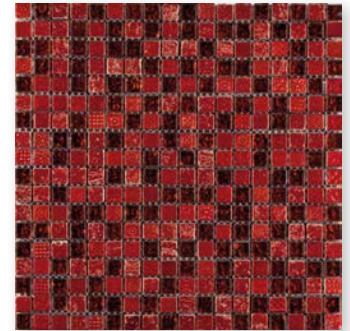

CRI84 Treasure Firefly 15 x 15mm