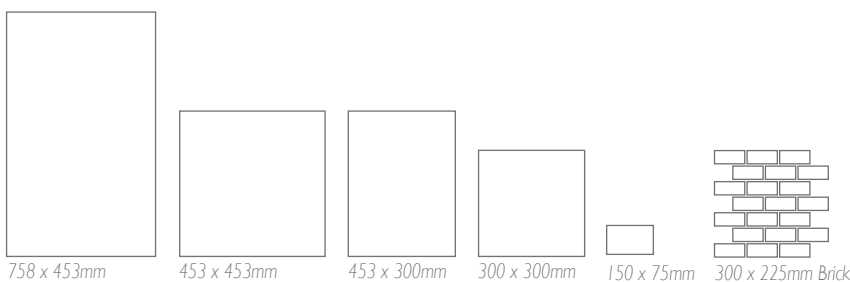

CDMM94 Brown GPV
CDMM95 Grey GP IV

Range: Timber Slim Colour: Beige
Illustrated Size: 700 x 100mm

Range: Materia Forte Colour: Oxida
Illustrated Sizes: 758 x 453mm / 613 x 613mm / 453 x 453mm / 453 x 300mm

Oxida

Layout guide (FD41)

Sizes available:

Size 758 x 453mm
CD4M40 Oxida GPV

Size: 453 x 300mm
CD3GB2 Oxida GPV

Size: 300 x 225mm Brick
CDN310 Oxida Mosaic GPV

Size: 453 x 453mm
CD4EC3 Oxida GPV

Size: 300 x 300mm
CDN306 Oxida GPV