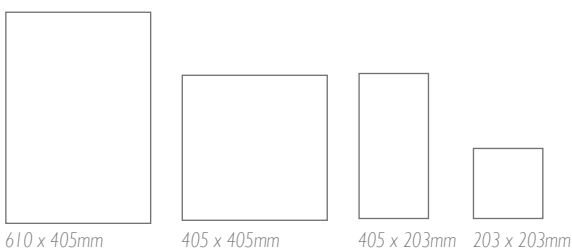

The versatile Roman Flags range will create stunning flooring solutions for all environments from country kitchens to loft living.

Avorio

Beige

Grigio

Layout guide

Sizes available:

Size: 610 x 405mm	Sizes: Modular Pack	Sold in modules - Each pack covers 0.745m ² and contains: 610 x 405mm (1 piece) / 405 x 405mm (2 pieces) 405 x 203mm (1 piece) / 203 x 203mm (2 pieces)
CDEE430 Avorio GP IV	CDEE435 Avorio GP IV	
CDEE431 Beige GP IV	CDEE436 Beige GP IV	
CDEE432 Grigio GP IV	CDEE437 Grigio GP IV	