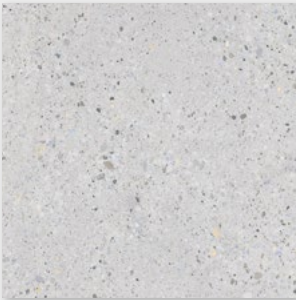

The design incorporates vibrant pops of colour blended with neutral cement hues to create a stunning jewel like quality to the surface.

SIZE: 900 x 900mm

OPTIONS

Light

Grey

Dark

Alberta

Echoing the beautifully rich woods of Canada, Alberta is available in a 1200 x 230mm plank and three naturally warm, organic tones.