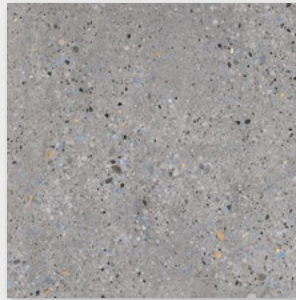

The design incorporates vibrant pops of colour blended with neutral cement hues to create a stunning jewel like quality to the surface.

SIZE: 900 x 900mm

OPTIONS

Light

Grey

Dark

Alberta

Echoing the beautifully rich woods of Canada, Alberta is available in a 1200 x 230mm plank and three naturally warm, organic tones.